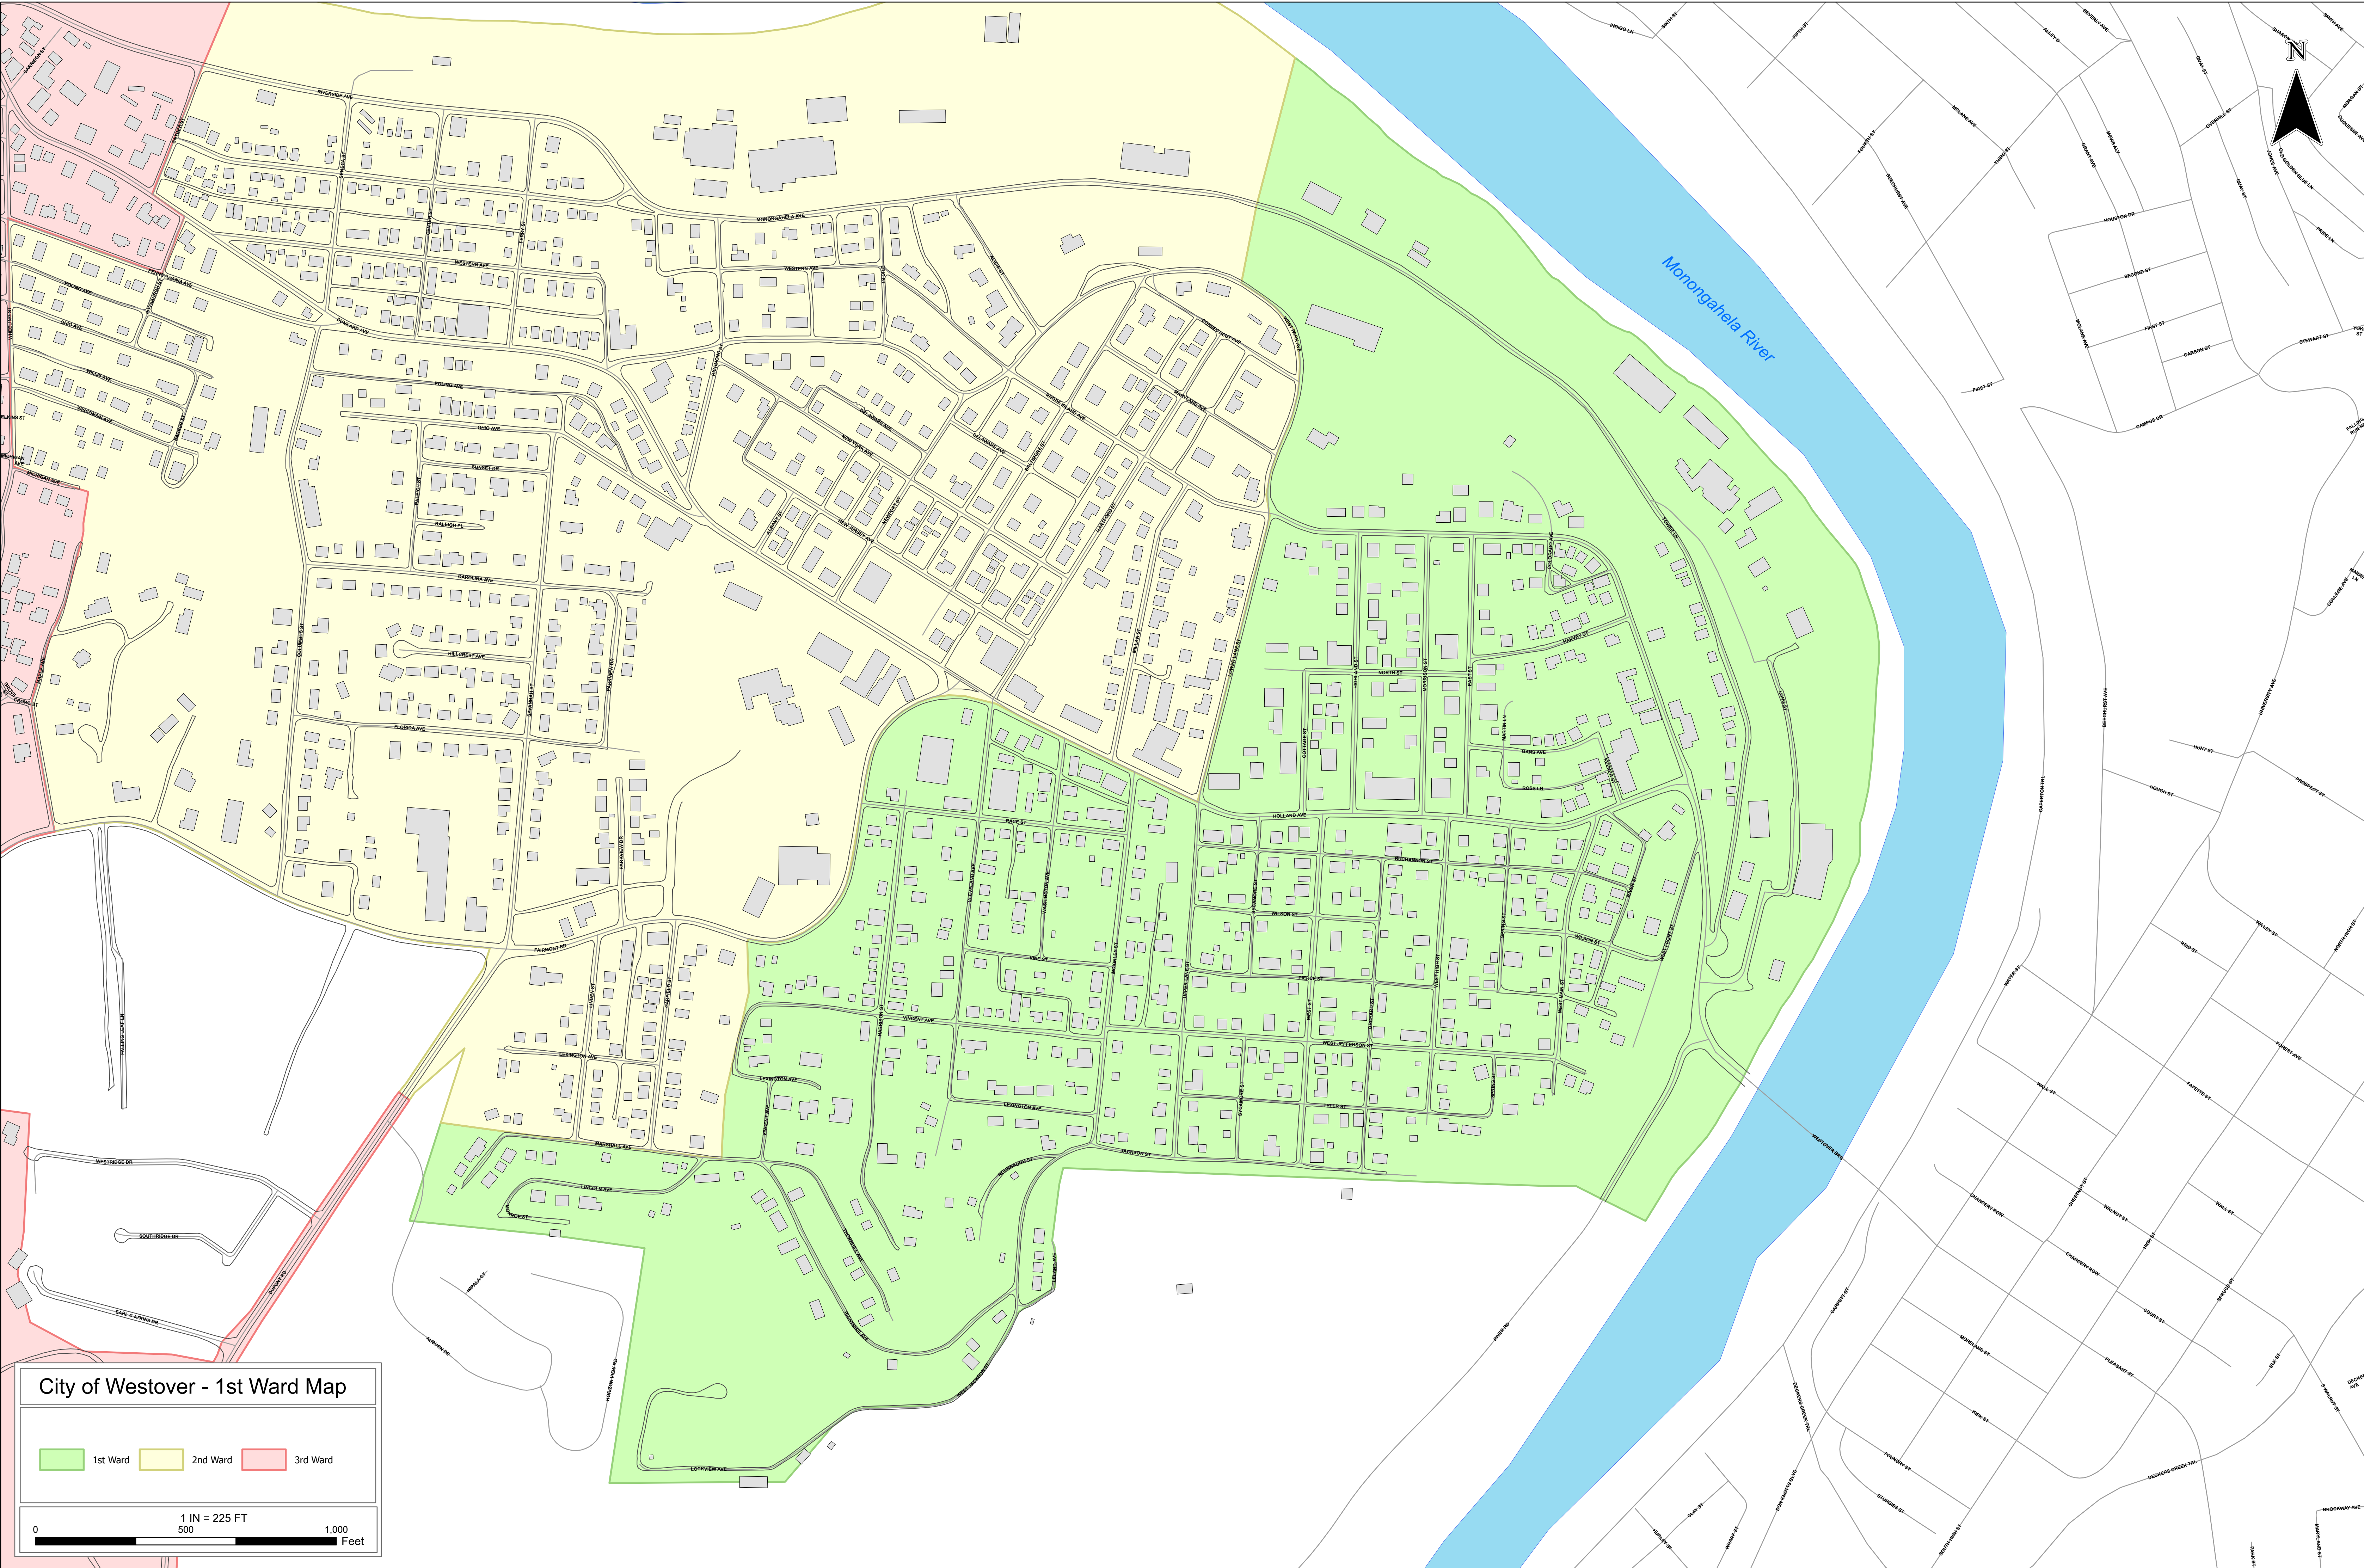

Monongahela River

### City of Westover - 1st Ward Map

- 1st Ward
- 2nd Ward
- 3rd Ward

1 IN = 225 FT  
0 500 1,000 Feet