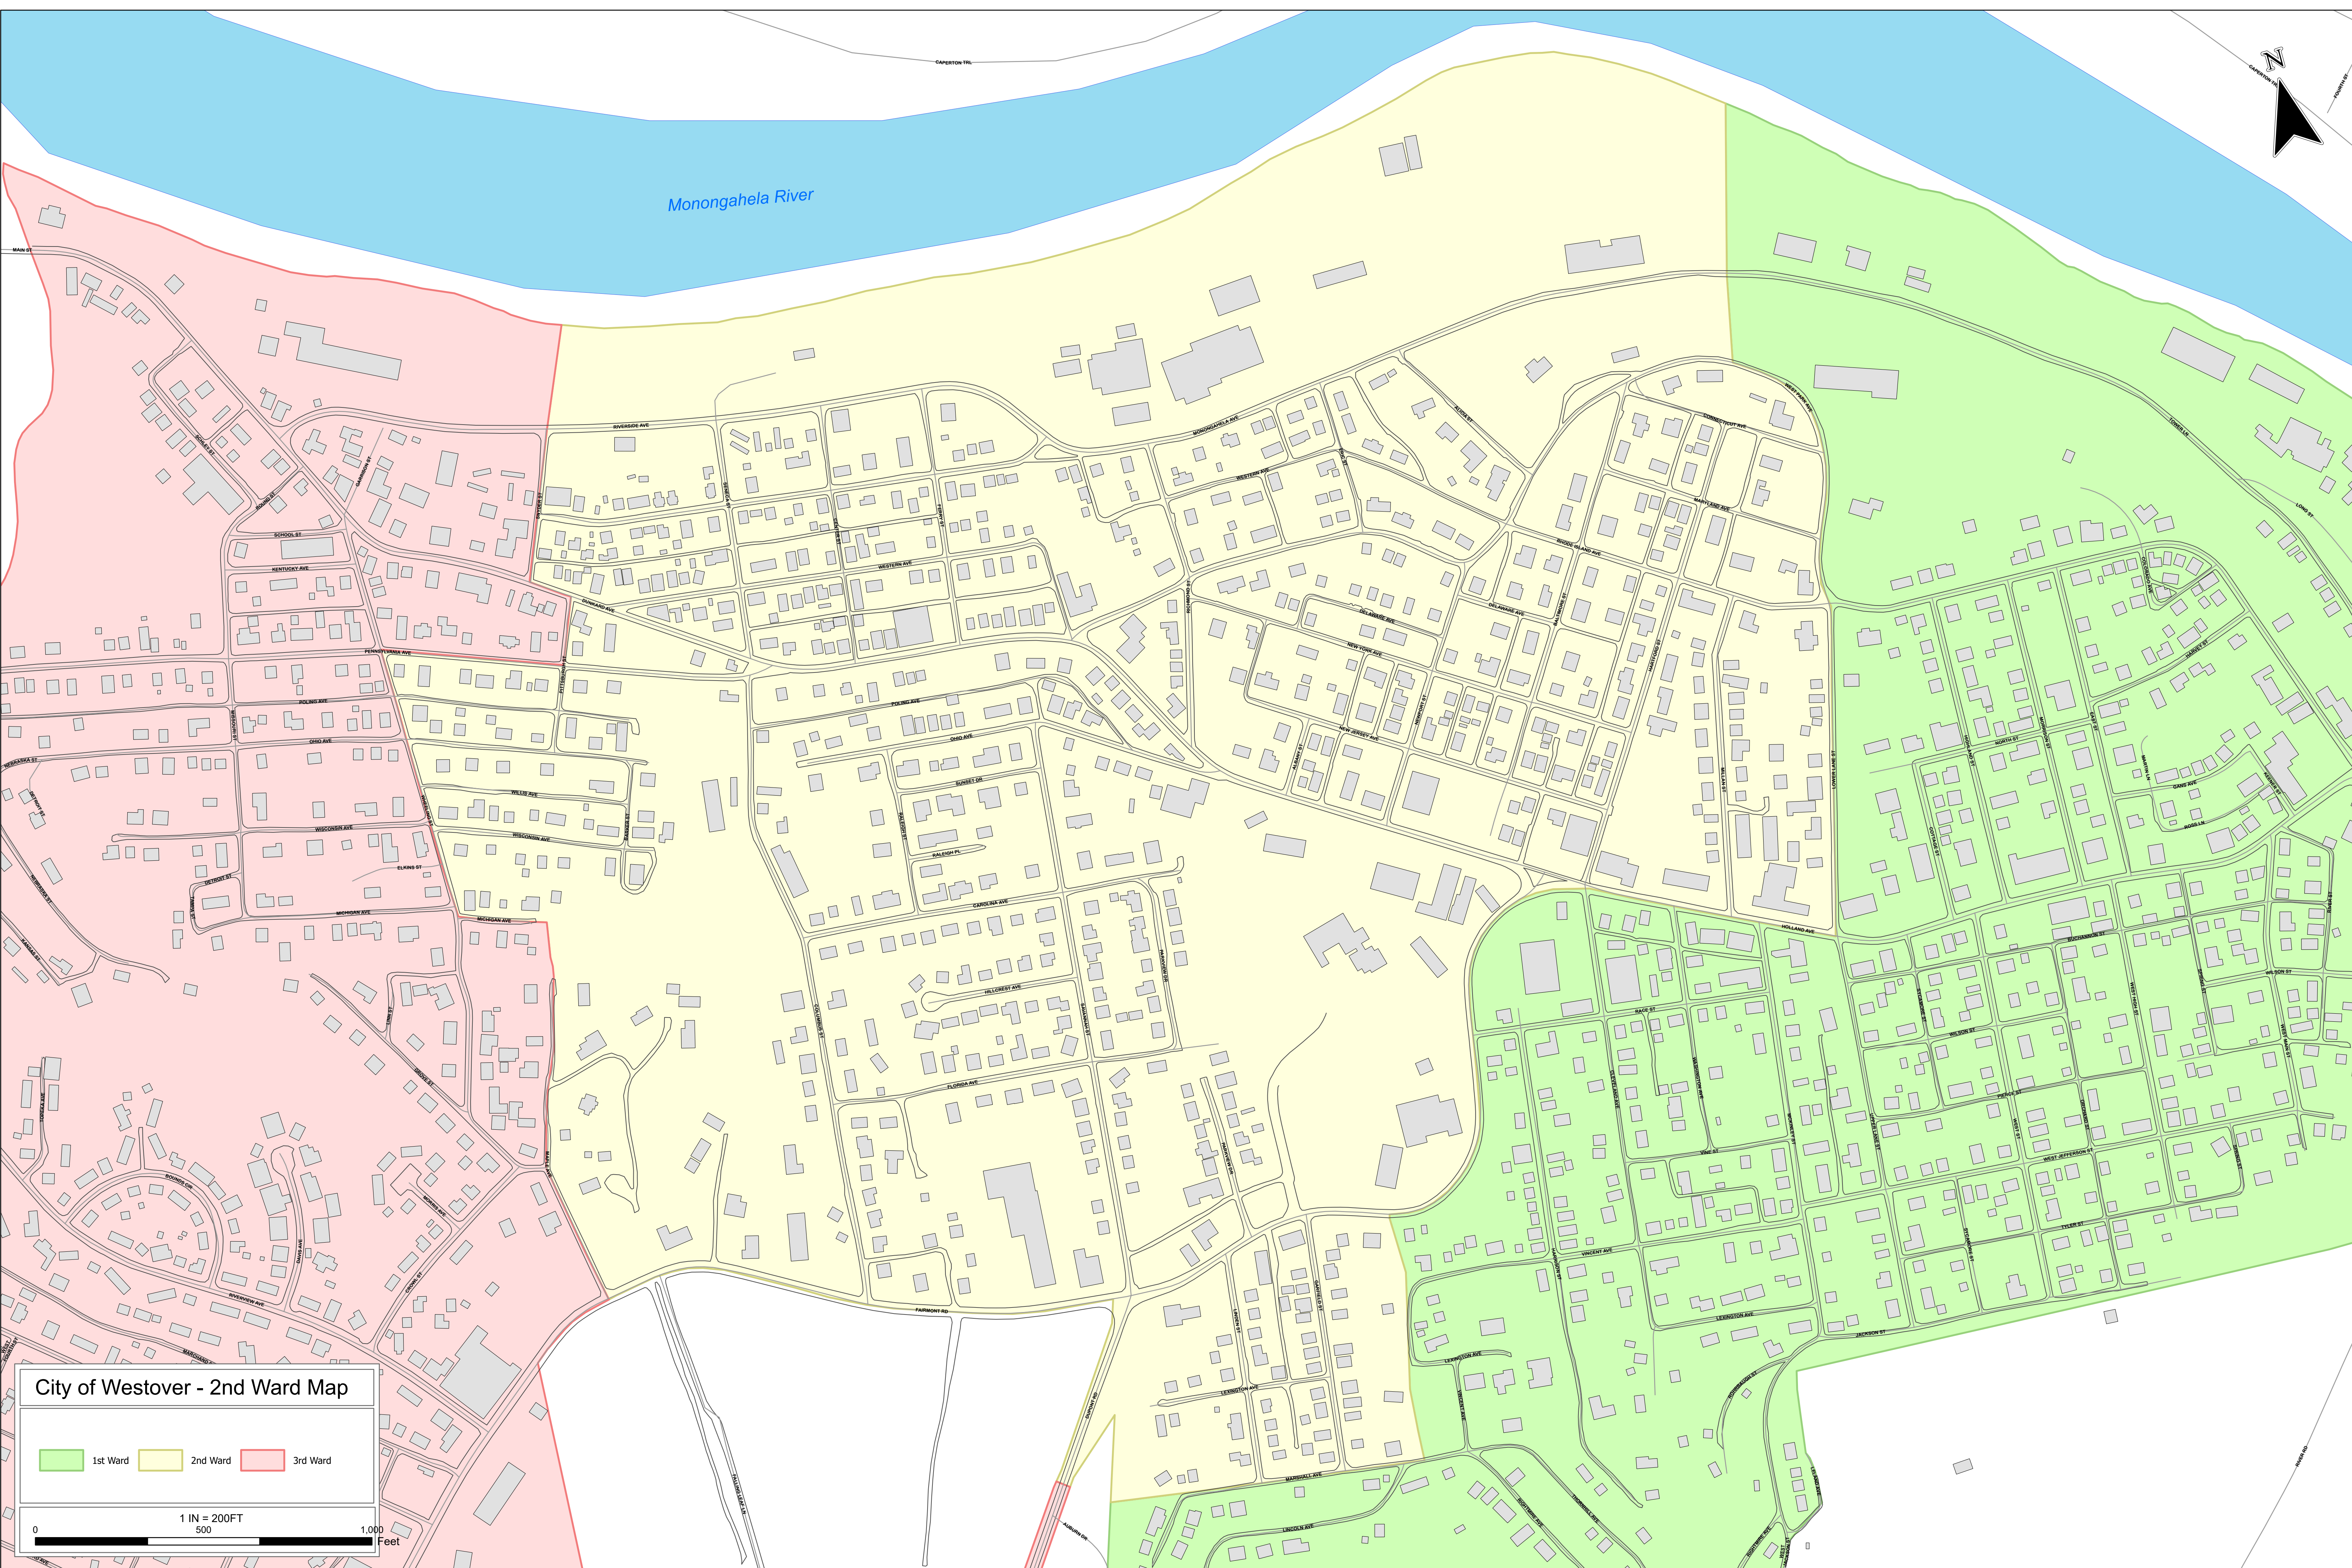

Monongahela River

City of Westover - 2nd Ward Map

- 1st Ward
- 2nd Ward
- 3rd Ward

1 IN = 200FT